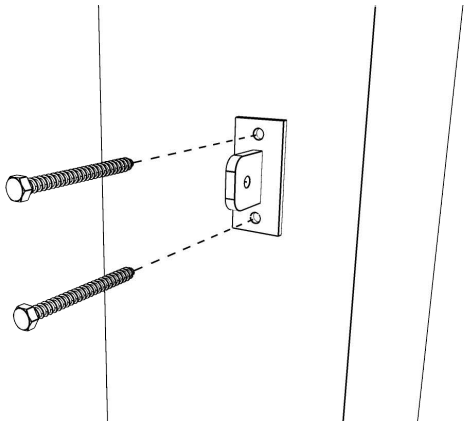

Simple Rail

SR-C50C58

SIMPLIFIED
BUILDING

M50-7
Swivel Socket
Member

1x

C58
Swivel Flange

1x

62-7
Standard
Railing Flange

1x

84-7
Standard
Railing Flange

1x

1x

1000mm

1x

(Tube length varies based upon your order.)

1.