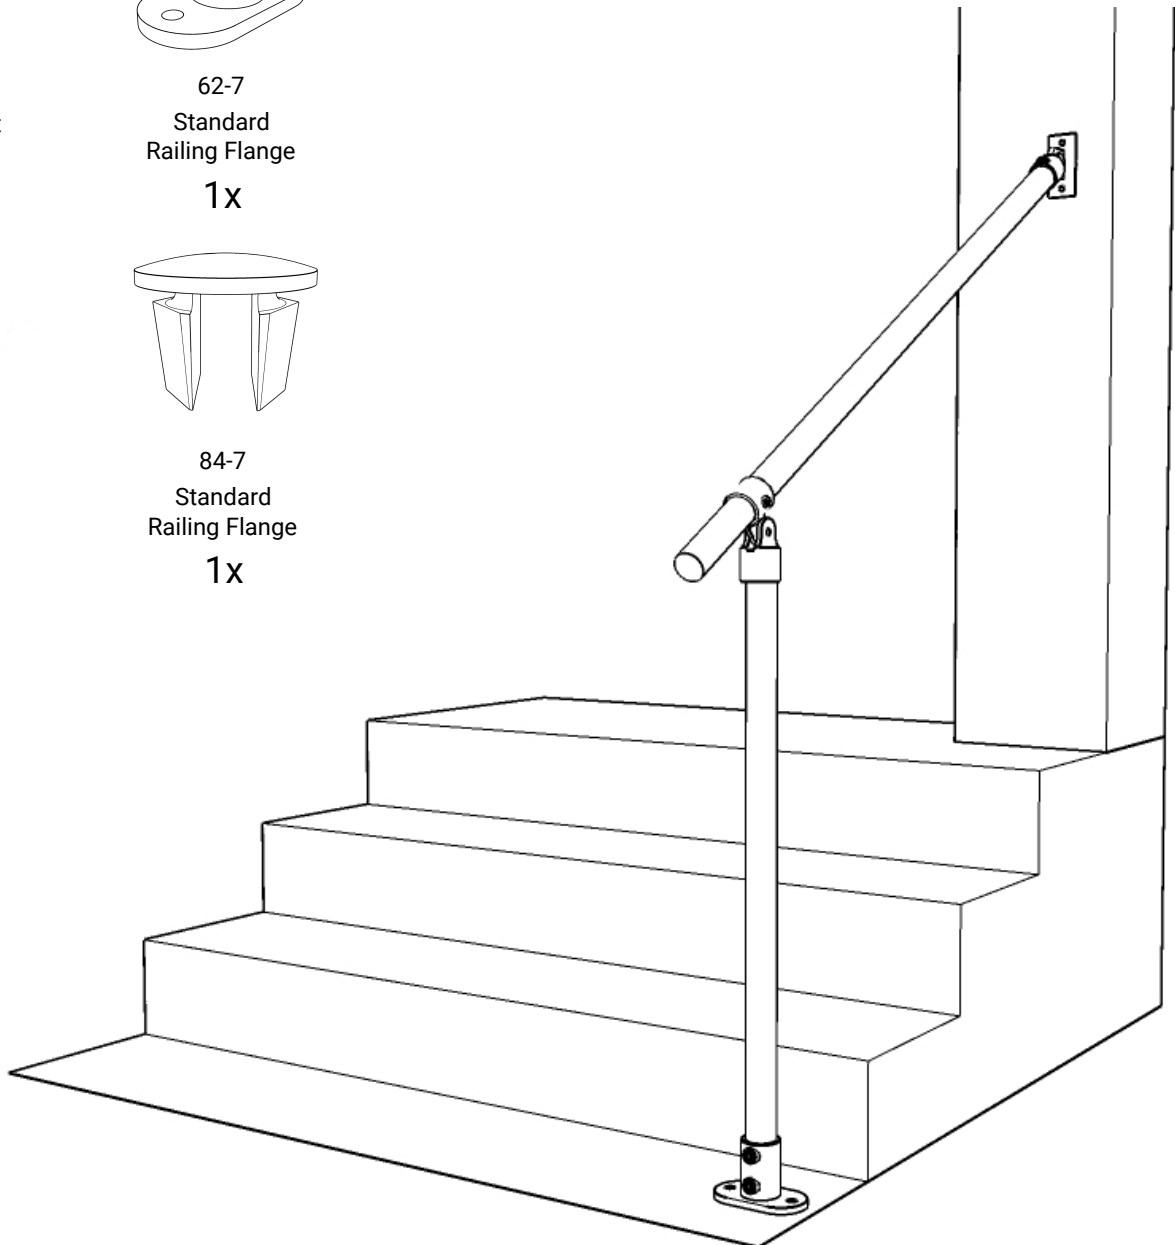

Simple Rail

SR-C50C58

SIMPLIFIED
BUILDING

M50-7
Swivel Socket
Member

1x

C58
Swivel Flange

1x

62-7
Standard
Railing Flange

1x

84-7
Standard
Railing Flange

1x

1x

1000mm

1x

(Tube length varies based upon your order.)

1.