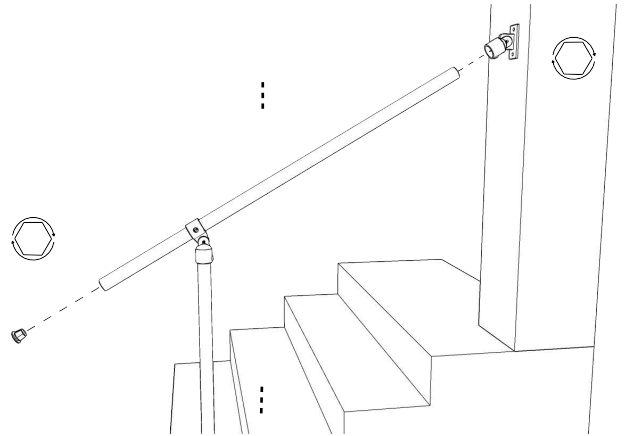

SIMPLIFIED
BUILDING

Questions or Installation Problems?

Customer Service | 0121 2815 583