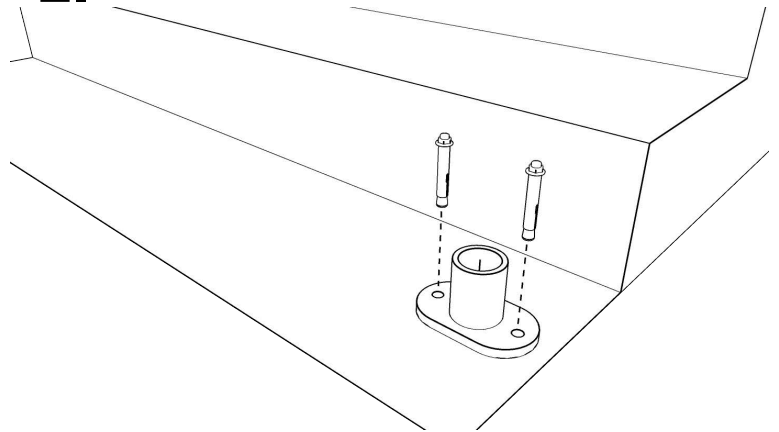

1.

2.

3.

4.

SIMPLIFIED
BUILDING

Questions or Installation Problems?

Customer Service | 0121 2815 583