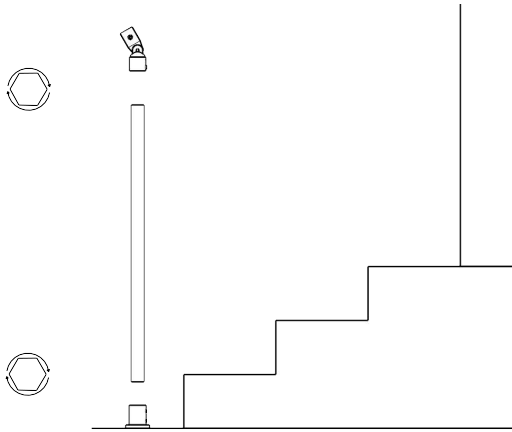

1.

2.

3.

4.

SIMPLIFIED
BUILDING

Questions or Installation Problems?

Customer Service | 0121 2815 583